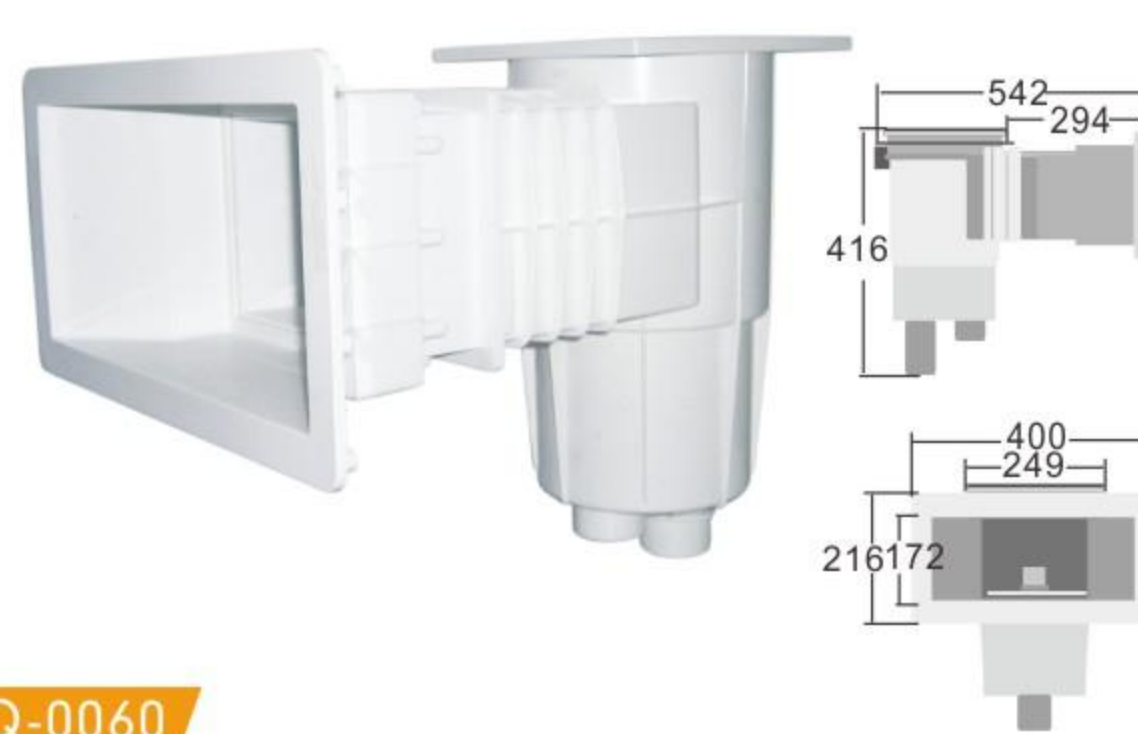

SWIMMING POOL FITTINGS

» Wall Skimmer

AQ-0030

» Wall Skimmer
For Vinyl pool

AQ-0030V

» Wall Skimmer

AQ-0040

» Wall Skimmer
For Vinyl pool

AQ-0040V

» Wall Skimmer

AQ-0060

» Wall Skimmer
For Vinyl pool

AQ-0060V

» Grating

AQ-2618

AQ-2625

AQ-2630

» Stainless steel backwater
1.5"/2"

SP-1425S

» Plug-in Wall Return
1.5"/2"/2.5"/3"/4"

SP-1425

» Plug-in Suction Nozzle
1.5"/2"

SP-1855

» Stainless Steel Wall Return
1.5"/2"

AQ-2824S

» Stainless Steel Main Drain Cover
Ø210x30mm

AQ-2830S