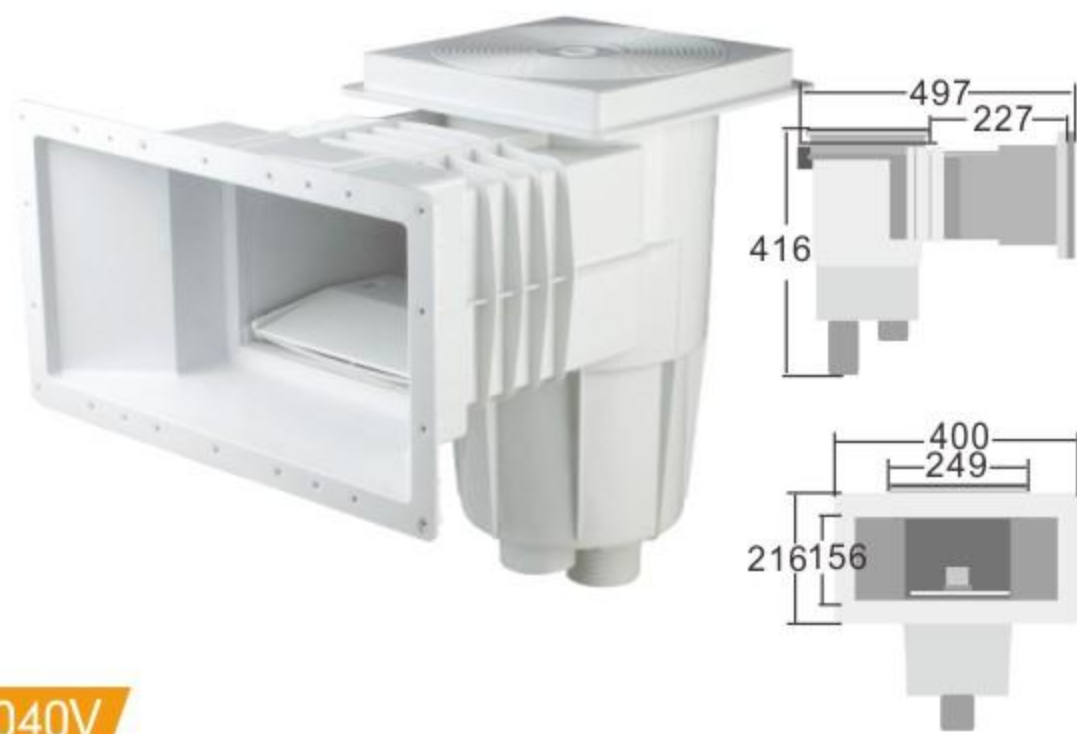

SWIMMING POOL FITTINGS

» Wall Skimmer

AQ-0030

» Wall Skimmer
For Vinyl pool

AQ-0030V

» Wall Skimmer

AQ-0040

» Wall Skimmer
For Vinyl pool

AQ-0040V

» Wall Skimmer

AQ-0060

» Wall Skimmer
For Vinyl pool

AQ-0060V

» Grating

AQ-2618

AQ-2625

AQ-2630

» Stainless steel backwater
1.5"/2"

SP-1425S

» Plug-in Wall Return
1.5"/2"/2.5"/3"/4"

SP-1425

» Plug-in Suction Nozzle
1.5"/2"

SP-1855

» Stainless Steel Wall Return
1.5"/2"

AQ-2824S

» Stainless Steel Main Drain Cover
Ø210x30mm

AQ-2830S