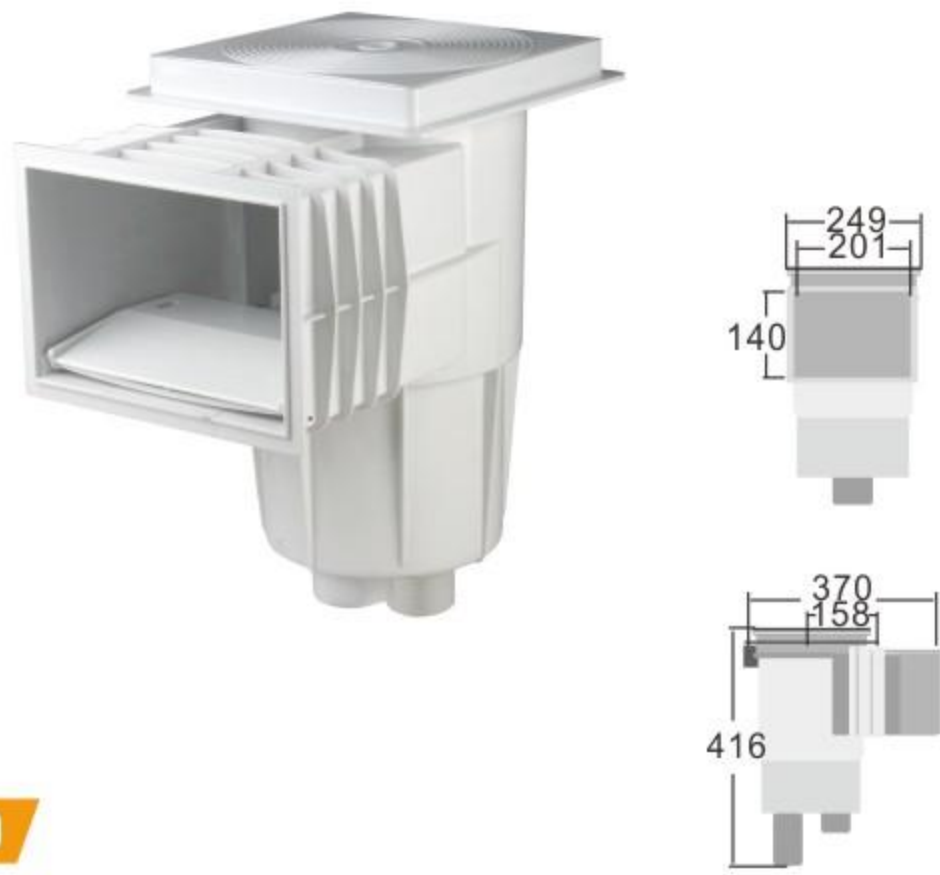

SWIMMING POOL FITTINGS

» Wall Skimmer

AQ-0030

» Wall Skimmer
For Vinyl pool

AQ-0030V

» Wall Skimmer

AQ-0040

» Wall Skimmer
For Vinyl pool

AQ-0040V

» Wall Skimmer

AQ-0060

» Wall Skimmer
For Vinyl pool

AQ-0060V

» Grating

AQ-2618

AQ-2625

AQ-2630

» Stainless steel backwater
1.5"/2"

SP-1425S

» Plug-in Wall Return
1.5"/2"/2.5"/3"/4"

SP-1425

» Plug-in Suction Nozzle
1.5"/2"

SP-1855

» Stainless Steel Wall Return
1.5"/2"

AQ-2824S

» Stainless Steel Main Drain Cover
Ø210x30mm

AQ-2830S