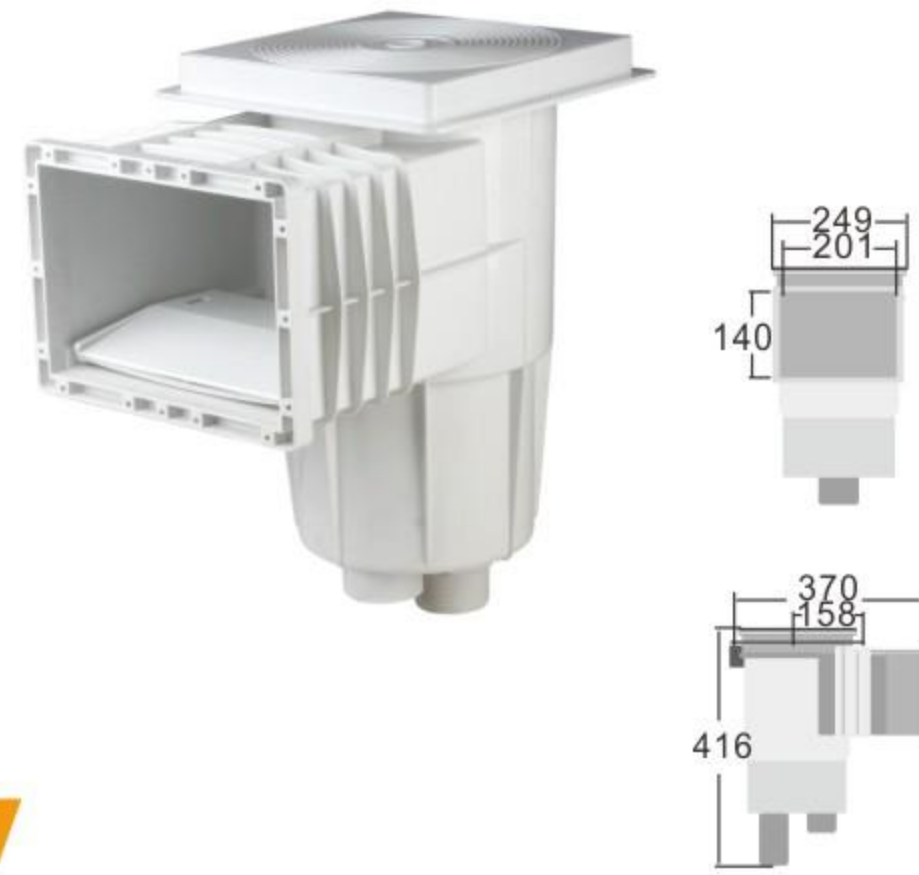

SWIMMING POOL FITTINGS

» Wall Skimmer

AQ-0030

» Wall Skimmer
For Vinyl pool

AQ-0030V

» Wall Skimmer

AQ-0040

» Wall Skimmer
For Vinyl pool

AQ-0040V

» Wall Skimmer

AQ-0060

» Wall Skimmer
For Vinyl pool

AQ-0060V

» Grating

AQ-2618

AQ-2625

AQ-2630

» Stainless steel backwater
1.5"/2"

SP-1425S

» Plug-in Wall Return
1.5"/2"/2.5"/3"/4"

SP-1425

» Plug-in Suction Nozzle
1.5"/2"

SP-1855

» Stainless Steel Wall Return
1.5"/2"

AQ-2824S

» Stainless Steel Main Drain Cover
Ø210x30mm

AQ-2830S