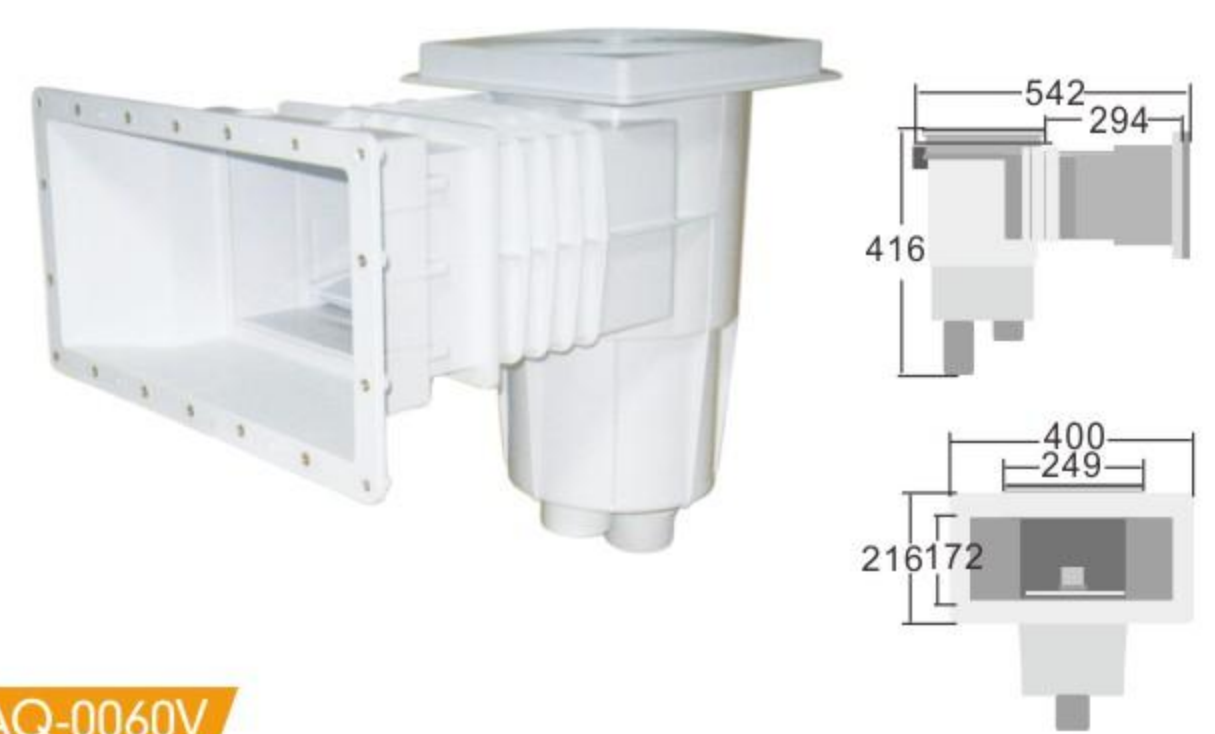

SWIMMING POOL FITTINGS

» Wall Skimmer

AQ-0030

» Wall Skimmer
For Vinyl pool

AQ-0030V

» Wall Skimmer

AQ-0040

» Wall Skimmer
For Vinyl pool

AQ-0040V

» Wall Skimmer

AQ-0060

» Wall Skimmer
For Vinyl pool

AQ-0060V

» Grating

AQ-2618

AQ-2625

AQ-2630

» Stainless steel backwater
1.5"/2"

SP-1425S

» Plug-in Wall Return
1.5"/2"/2.5"/3"/4"

SP-1425

» Plug-in Suction Nozzle
1.5"/2"

SP-1855

» Stainless Steel Wall Return
1.5"/2"

AQ-2824S

» Stainless Steel Main Drain Cover
Ø210x30mm

AQ-2830S