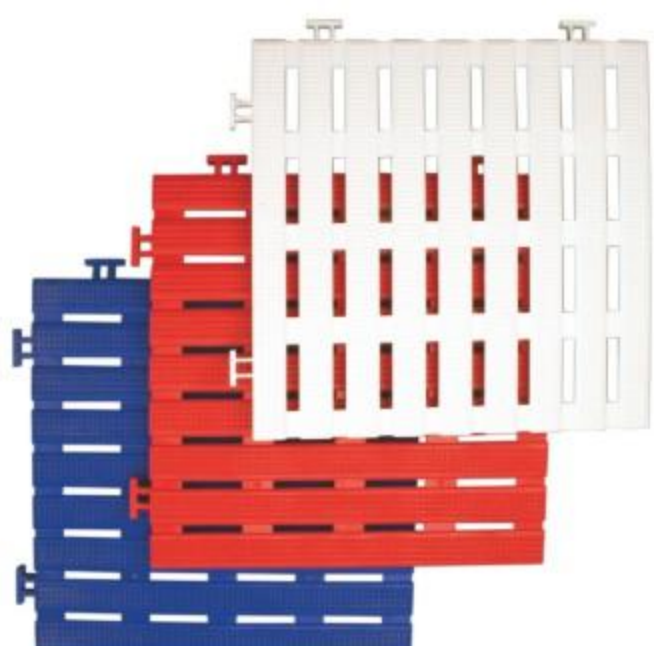

SWIMMING POOL COROLLARY

» Olympic Starting Block
795×625×400mm

AQ-9100

» Luxury Competition Starting Block
580×560×510mm

AQ-9098

» Standard Competition Starting Block
500×500×450mm

AQ-9095

» Pool Starting Block
500×500×450mm

AQ-9096

» Hair Strainer DN50~DN250

Y-050~250

» Quick opening hair collector
DN50~DN250

YV-050~250

» Swimming Pool Lane Line
Ø60mm Ø90mm

AQ-9106

» Swimming Pool Lane Line
Ø110mm

AQ-9083

» Swimming Pool Lane Line
Ø120mm Ø150mm

AQ-9112

» Non-slip Rubber Mat

300×300mm

» Underwater Speaker

Rate: 80-20000Hz
Size: 165x165x35mm

AWS-015